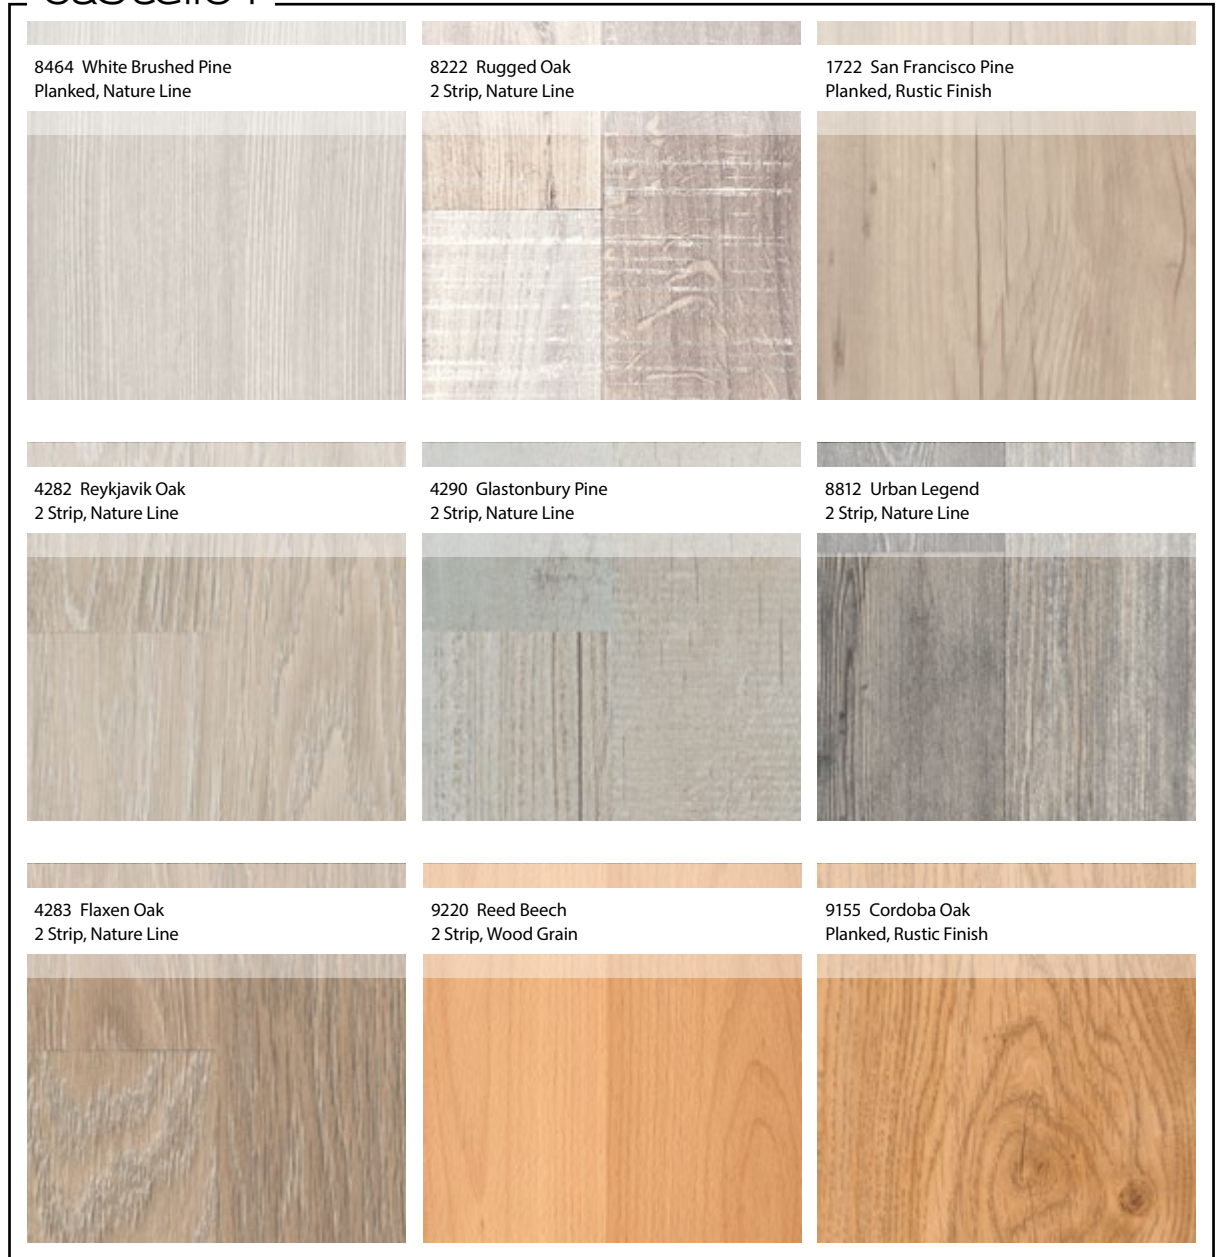

castello I

kronofix classic