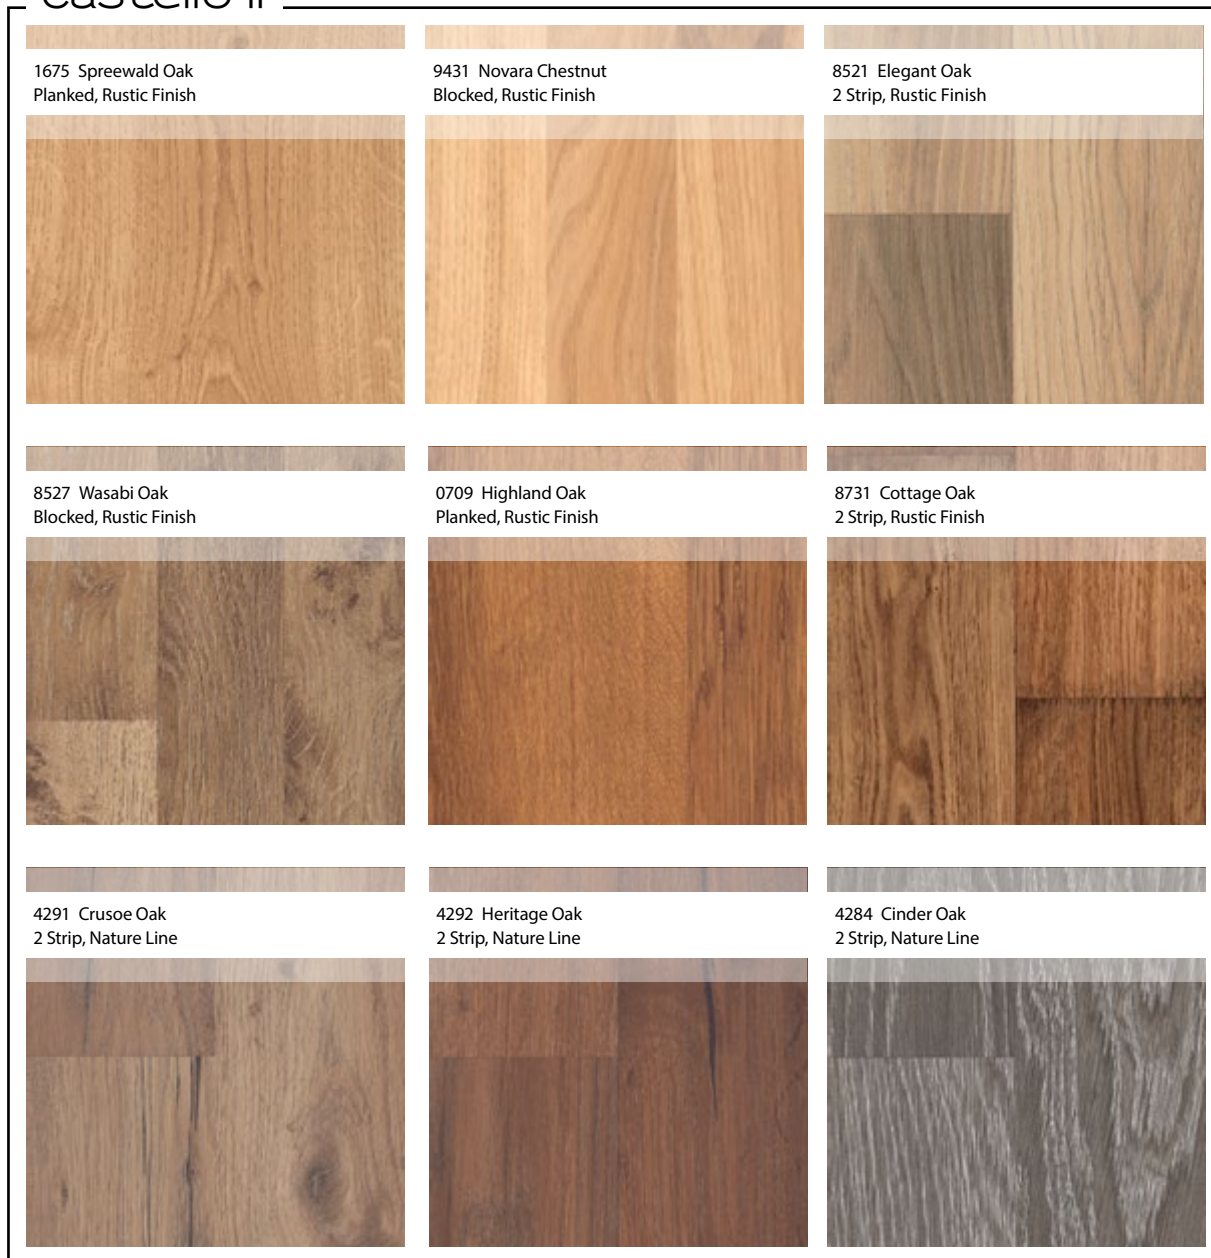

castello II